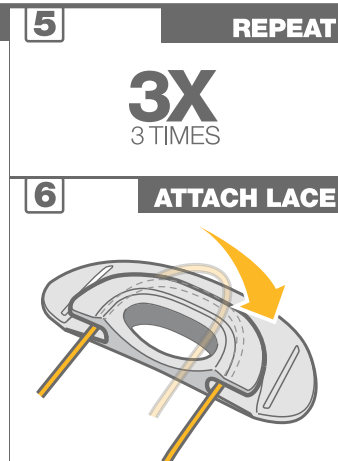

#### Recommended tools ▶▶

Care and Maintenance of the Boa Lacing System

1

CLEAN THE SHOE

2

EJECT LACE FROM REEL

CONTINUED ON BACK ▶▶

BoaTechnology Inc. [BoaTechnology.com](http://BoaTechnology.com)

fold

fold

BACK

■ ■ ■ Care and Maintenance of the Boa Lacing System

||| BoaTechnology Inc. [BoaTechnology.com](http://BoaTechnology.com)

fold

fold